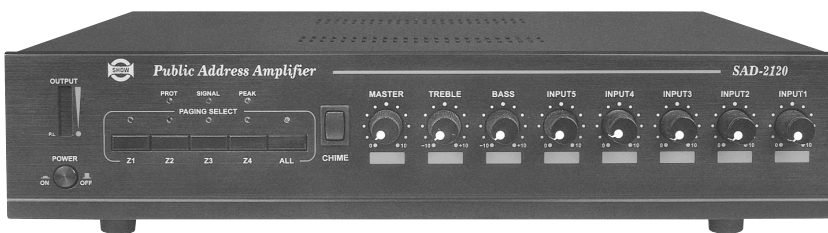

## Public Address Amplifier

# SAD 2120

The 100 V professional public address amplifier is designed for churches, department stores, shopping centers, dining rooms, convention halls, auditoria and recreation areas. They use the new design with the HI-Fi circuitry. It makes the PA amplifier to supply the excellent quality and ability of sound.

Features:

- SAD-2120 rms 120 W / max 150 W.
- 4 balanced XLR inputs / mic sensitivity selectable and switchable 24Vdc phantom supply.
- One auxiliary RCA stereo inputs, four stage line sensitivity selectable.
- One PRE OUT.
- One MAIN IN.
- Priority function of inputs 1-4 over auxiliary AUX switch activation, priority function of input 1 over other inputs, activated by microphone (voice priority).
- Output for control speaker (1W/8ohms)
- Zone paging broadcast indicated LED.
- 4-TONE CHIME.
- Paging selectable up to five zones.
- 600Ω telephone paging input build-in.
- Treble and bass controls.
- LED VU-meter.
- Outputs for low-Impedance and constant voltage speaker.
- Power supply in alternation current (115V or 230V ac).
- Signal indicated light.
- Peak indicated light.
- Delivery includes 1 x Power Cord, 1 x 19" Side Brackets.

### Technical data

Rms output	120 W rms output
Frequency response	30 ~ 90 KHz ± 3dB
Power supply	Only AC 115 V or 230 V
Weight	10 kg
Input / sensitivity	Mic-1 ~ 4 (XLR-jack) 2.3 m V LINE/100mv
AUX/RCA	AUX (100mv) tape (200mv) tuner (300mv) CD (570mv) to select switch Main in (0dB/1V)
Dimensions	435 W x 335 D x 100 Hmm
Chime output	4-TONE 440, 554, 659, 880 Hz
Output (Ω)	COM 4, 8, 16 OHM
Output (V)	25, 70, 100 V
Controls	5 volume controls 1 chime switch activols 4-selector speaker 1-muting activols
Harmonic distortion	≤ 0.5 %
S/N Ratio	(MIC) > 60dB (AUX) > 70dB