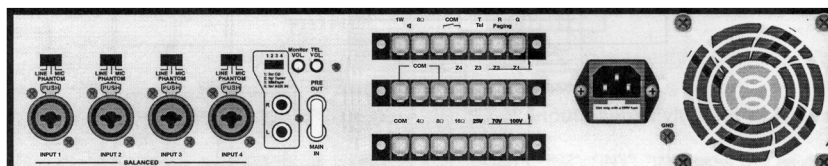

Features:

- SAD-2120 rms 120 W / max 150 W.
- 4 balanced XLR inputs / mic sensitivity selectable and switchable 24Vdc phantom supply.
- One auxiliary RCA stereo inputs, four stage line sensitivity selectable.
- One PRE OUT.
- One MAIN IN.
- Priority function of inputs 1-4 over auxiliary AUX switch activation, priority function of input 1 over other inputs, activated by microphone (voice priority).
- Output for control speaker (1W/8ohms)
- Zone paging broadcast indicated LED.
- 4-TONE CHIME.
- Paging selectable up to five zones.
- 600Ω telephone paging input build-in.
- Treble and bass controls.
- LED VU-meter.
- Outputs for low-Impedance and constant voltage speaker.
- Power supply in alternation current (115V or 230V ac).
- Signal indicated light.
- Peak indicated light.
- Delivery includes 1 x Power Cord, 1 x 19" Side Brackets.

### Technical data

Rms output	120 W rms output
Frequency response	30 ~ 90 KHz ± 3dB
Power supply	Only AC 115 V or 230 V
Weight	10 kg
Input / sensitivity	Mic-1 ~ 4 (XLR-jack) 2.3 m V LINE/100mv
AUX/RCA	AUX (100mv) tape (200mv) tuner (300mv) CD (570mv) to select switch Main in (0dB/1V)
Dimensions	435 W x 335 D x 100 Hmm
Chime output	4-TONE 440, 554, 659, 880 Hz
Output (Ω)	COM 4, 8, 16 OHM
Output (V)	25, 70, 100 V
Controls	5 volume controls 1 chime switch activols 4-selector speaker 1-muting activols
Harmonic distortion	≤ 0.5 %
S/N Ratio	(MIC) > 60dB (AUX) > 70dB