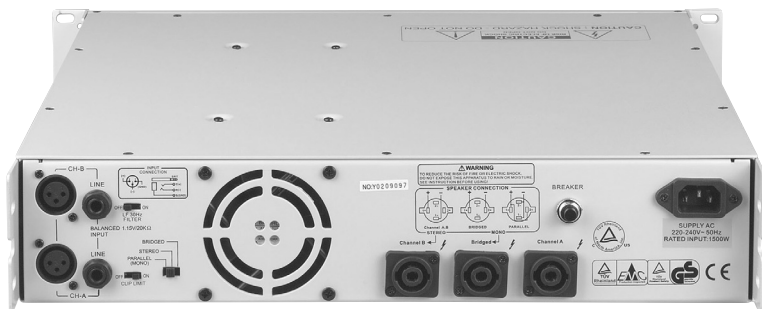

Professional Stereo Amplifier

PSA 3450 - PSA 3750 - PSA 31500

These rugged fan-cooled, 2-channel, 2-RU amps provide high-Value performance and power in a strong, compact chassis. The series comprise three models: the PSA-3450, PSA-3750 and PSA-31500.

Features:

- Independent, user-defeatable clip limiters.
- Fully selectable low-frequency filtering; choice of 30Hz.
- Stereo (dual-channel), parallel-input, or bridged mono operating modes.
- Balanced inputs - XLR, 1/4" (6.3mm) TRS, and barrier strip, 3 speakon.
- Front panel LED indicators for signal and clip.

Technical data PSA 3450 - PSA 3750 - PSA 31500

Dynamic headroom	2dB@ 4 Ω
Distortion	Smpte-im <0.015%
Frequency response	20Hz-20KHz, +0/-1dB at 10dB below rated output power -3dB points: 5Hz and 50KHz Noise (below rated output): 100dB
Input impedance	10K Ω Unbalanced 20K Ω Balanced
Connectors Input:	Active balanced; XLR and 1/4" (6.3mm) TRS Output: 3-speakon Cooling: Continuously variable speed fan, back-to front air flow
Dimension	483 (W) x 400 (D) x 89 (H) (2 rack space) mm (19")
Power requirements	Available for 120 or 220-240 VAC, 50/60Hz

	PSA 3450	PSA 3750	PSA 31500
Stereo mode (both channels driven)			
8 ohms 20Hz-20KHz 0.03% THD	105W	255W	575W
4 ohms 20Hz-20KHz 0.05% THD	225W	375W	750W
2 ohms 20Hz-20KHz 1% THD	375W	675W	1400W
Bridge mono mode			
8 ohms 20Hz-20KHz 0.1% THD	420W	860W	1500W
4 ohms 20Hz-20KHz 1% THD	650W	1200W	2500W
Cross-talk	more than 85dB	more than 85dB	more than 75dB
Voltage gain	30dB	32dB	32dB
Weight	16.5kg	20.5kg	25.5kg